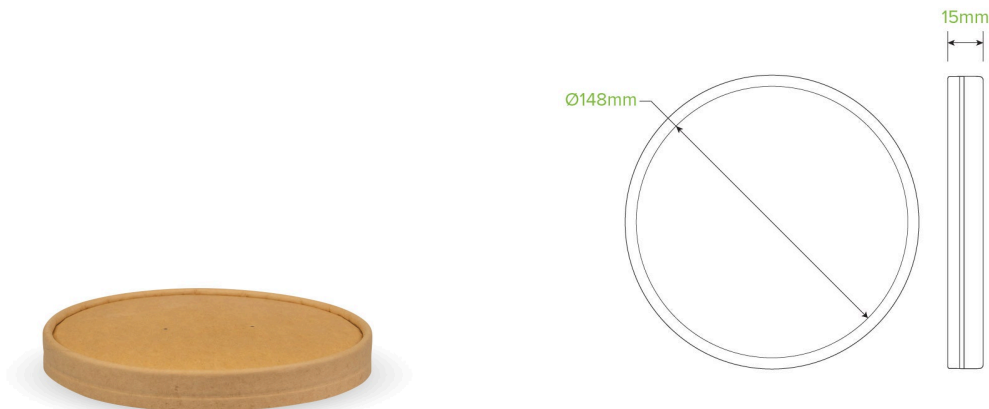

500-1,000ml Kraft Biobowl Paper Lid BB-BLL-148-PAPER

Paper BioBowl lids are made from premium FSC™ paperboard lined with Ingeo™ – a bioplastic made from plants, not oil. Certified industrially compostable and carbon neutral.

Carton quantity: 400	Sleeves per carton: 8	Units per sleeve: 50
Carton Size LxWxH (cm): 69x32x63	Carton gross weight (kg): 6.700000	Carton barcode: 19344062052026
Raw Material: Paper - FSC™ Mix certified paper	Lining/coating: Bioplastic - Ingeo™, PLA	Window Material: None
Printing Type: Flexo	Inks: Food Contact Safe Inks	Dimensions top LxW (mm): 148x148
Dimensions base LxW (mm): 148x148	Product Depth: 15	Thickness: 303gsm
Use: Hot and cold	Manufactured: China	Customise: Print
MOQ custom: MOQ apply see custom packaging	Mould fees: Yes - see custom packaging	Quality product certified: ISO 9001
Factory food safety certified: HACCP	Corporate social accreditation: BSCI	Home compostable: No
Industrially compostable: Yes	Recyclable: No	